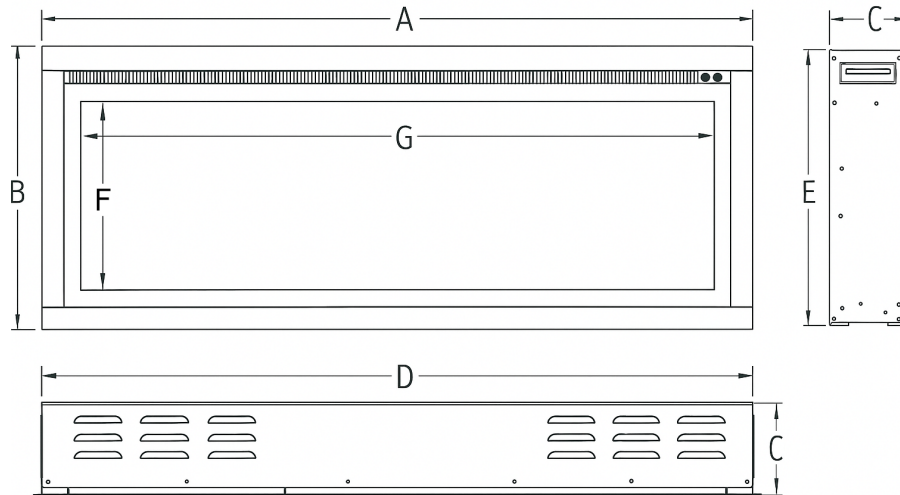

You can install it in two ways

#1 Fully recessed into a wall

#2 Mounting on the wall

Luminara

PRODUCT DIMENSIONS							
Model Number	A	B	C	D	E	F	G
VESTA 42	41-3/4" [1060mm]	17" [430mm]	5-1/2" [140mm]	40-7/16" [1027mm]	16" [406mm]	12" [306mm]	36" [914mm]
VESTA 50	49-3/4" [1262mm]	17" [430mm]	5-1/2" [140mm]	48-7/16" [1230mm]	16" [406mm]	12" [306mm]	46" [1168mm]
VESTA 60	59-3/4" [1516mm]	17" [430mm]	5-1/2" [140mm]	58-7/16" [1484mm]	16" [406mm]	12" [306mm]	56" [1422mm]
VESTA 72	70-3/4" [1792mm]	17" [430mm]	5-1/2" [140mm]	70-7/16" [1778mm]	16" [406mm]	12" [306mm]	68" [1727mm]
VESTA 100	99-3/4" [2533mm]	17" [430mm]	5-1/2" [140mm]	98-7/16" [2500mm]	16" [406mm]	12" [306mm]	96" [2438mm]

FRAMING HOLE SIZE			
Model Number	Width	Height	Depth
VESTA 42	40-3/4" [1035mm]	16-1/4" [413mm]	6" [152mm]
VESTA 50	48-3/4" [1238MM]	16-1/4" [413mm]	6" [152mm]
VESTA 60	58-3/4" [1492MM]	16-1/4" [413mm]	6" [152mm]
VESTA 72	70-3/4" [1792MM]	16-1/4" [413mm]	6" [152mm]
VESTA 100	98-3/4" [2508mm]	16-1/4" [413mm]	6" [152mm]