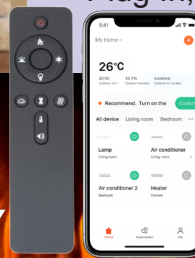

Cozy Elegance

The Dazzling flames, LED ember bed lights, logs and crackling fire create a focal point for any room

Have it Your Way

With full control at your fingertips, you can customize every detail of your fireplace—choose your flame color, ember bed hue, brightness level, and flame speed to match your mood or style.

Eco-Friendly Operation

Run your fireplace on energy efficient electricity making it a cleaner, greener way to enjoy warmth and ambiance

Features

- Two Levels of Heat, Low - 750W , High - 1500W
- 5,100 BTU's
- 6 Flame Colors, 12 Ember Bed Light Colors, 5 levels of brightness, 3 Flame Speeds
- Controls on front, remote and WiFi App
- Thermostat and Timer mode
- Hard Wire Capable
- Plug In, crystals and Logs included

Complete Control

Take full command of your fireplace with the Tuya Smart App. You can also operate it using the included remote or the discreet built-in control panel.

Featuring

HD PRO
FLAME TECHNOLOGY

Luminara