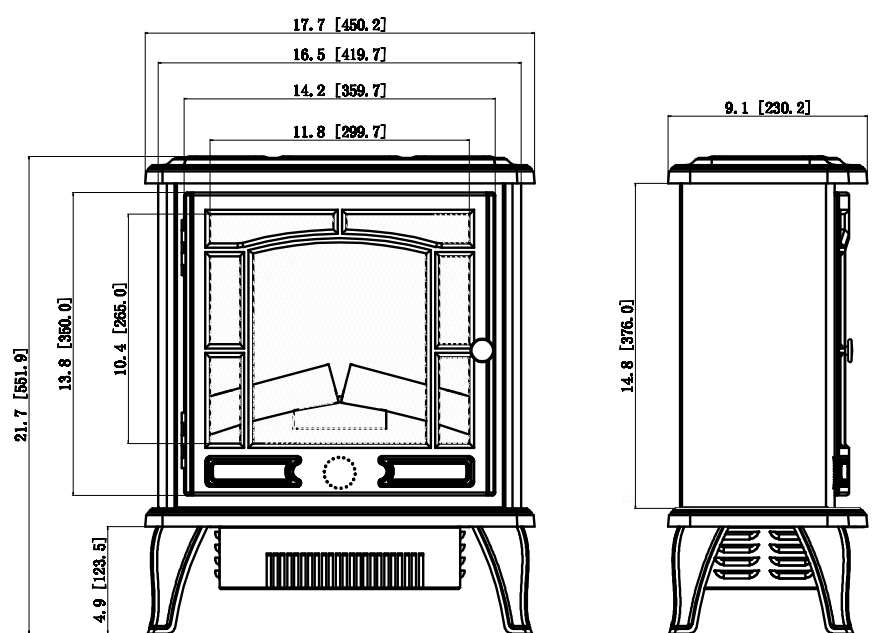

COUNTRYSIDE SMALL

Product Specification

Voltage: 120V/60Hz, 220-240V/50Hz
 Power: 1400-1600W, 1750-2000W

- 18" freestanding electric fireplace stove.
- Two Levels heating function, Low-750W, High-1500W.
- Natural orange LED flame.
- Operate with three manual buttons
- New HD Pro Flame Technology.
- Media option: Realistic log-set
- Equipped with over heat protection safety device.
- High-end quality tempered glass
- Installation hardware kits included.

COUNTRYSIDE LARGE

Luminara

Product Specification

- Portable and ready to use right out of the box.
- Features a unique 3-sided view for an immersive experience.
- Customizable ambiance with multiple flame colors and brightness settings.
- Cost-effective supplementary heating source for rooms up to 400 sq. ft.
- Enhanced safety features including an auto shut-off timer.
- Unit comes complete with legs or pedestal